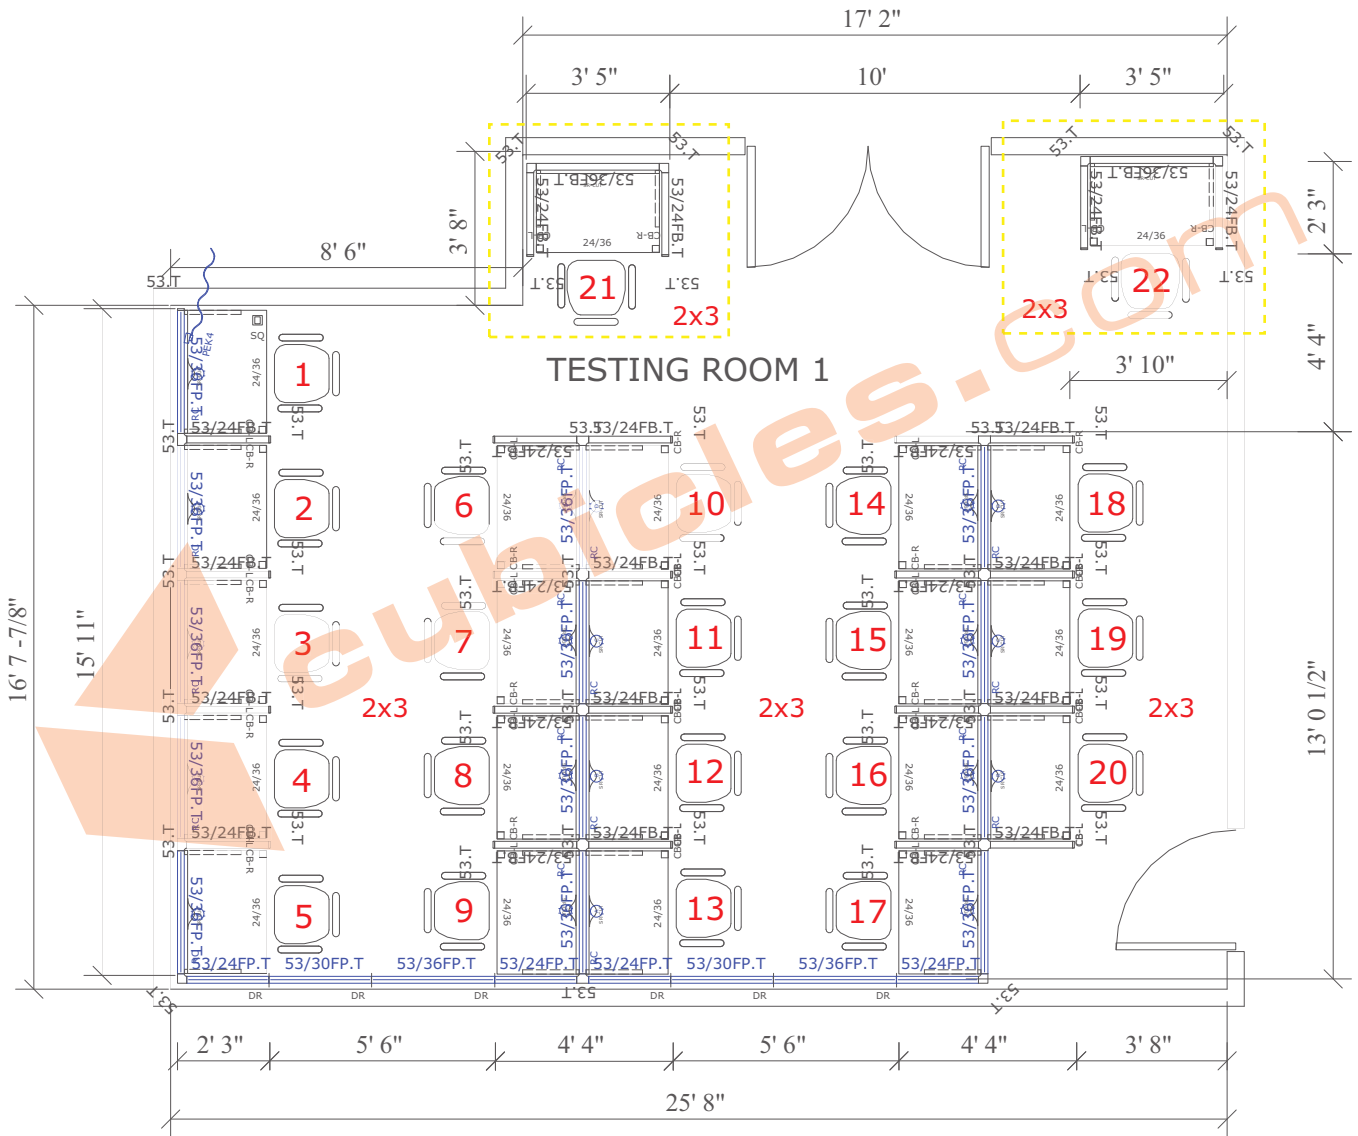

# 2D LAYOUT - TESTING ROOM 1

[20] 2'x3'x53"H Powered workstations

[2] 2'x3'x53"H Non-Powered workstations

# 2D LAYOUT - TESTING ROOM 2

- [3] 2'x3'x39"/53"H Powered workstations
- [15] 2'x3'x53"H Powered workstations