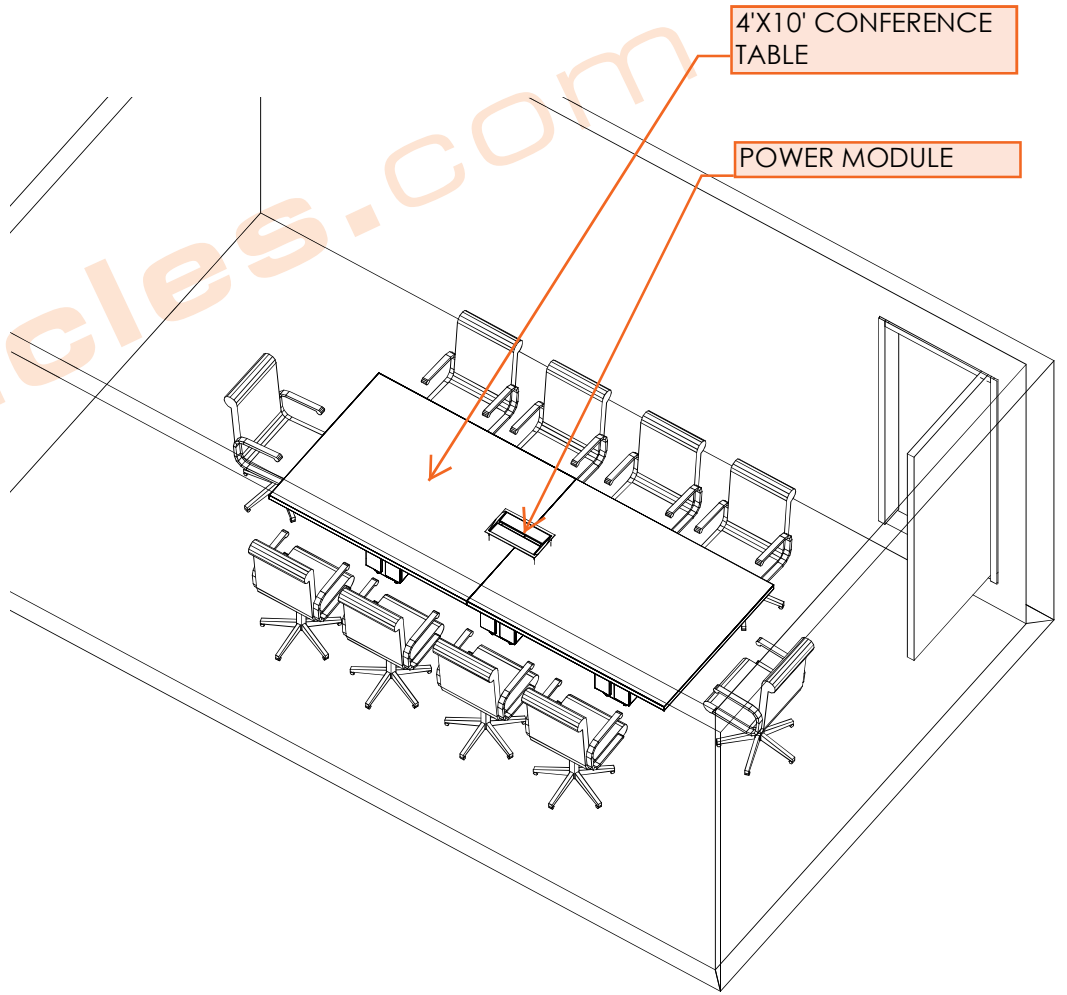

3D OVERALL - OPTION 2

22"H GLASS STACK
85"H ACOUSTICAL
PANEL

IMAGE FOR REFERENCE ONLY

PAINT FINISHES

Black

Metallic Silver

White Frost

PANEL FABRIC

Walk

107"H ACOUSTICAL
PANEL

22"H GLASS STACK
85"H DOOR

2D & 3D CONFERENCE ROOM

IMAGE FOR REFERENCE ONLY