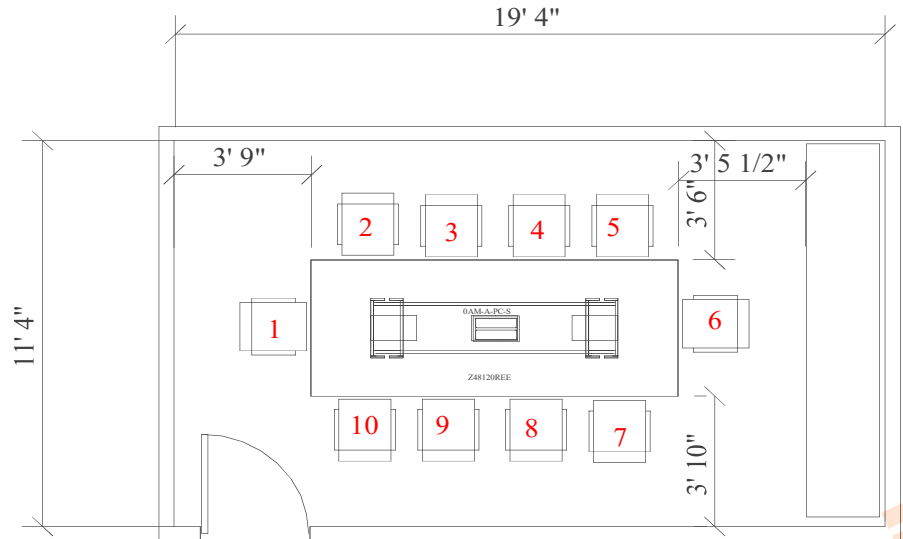

3D OVERALL - OPTION 2

22"H GLASS STACK
85"H ACOUSTICAL
PANEL

IMAGE FOR REFERENCE ONLY

PAINT FINISHES

Black

Metallic Silver

White Frost

PANEL FABRIC

Walk

107"H ACOUSTICAL
PANEL

22"H GLASS STACK
85"H DOOR

2D & 3D CONFERENCE ROOM

IMAGE FOR REFERENCE ONLY