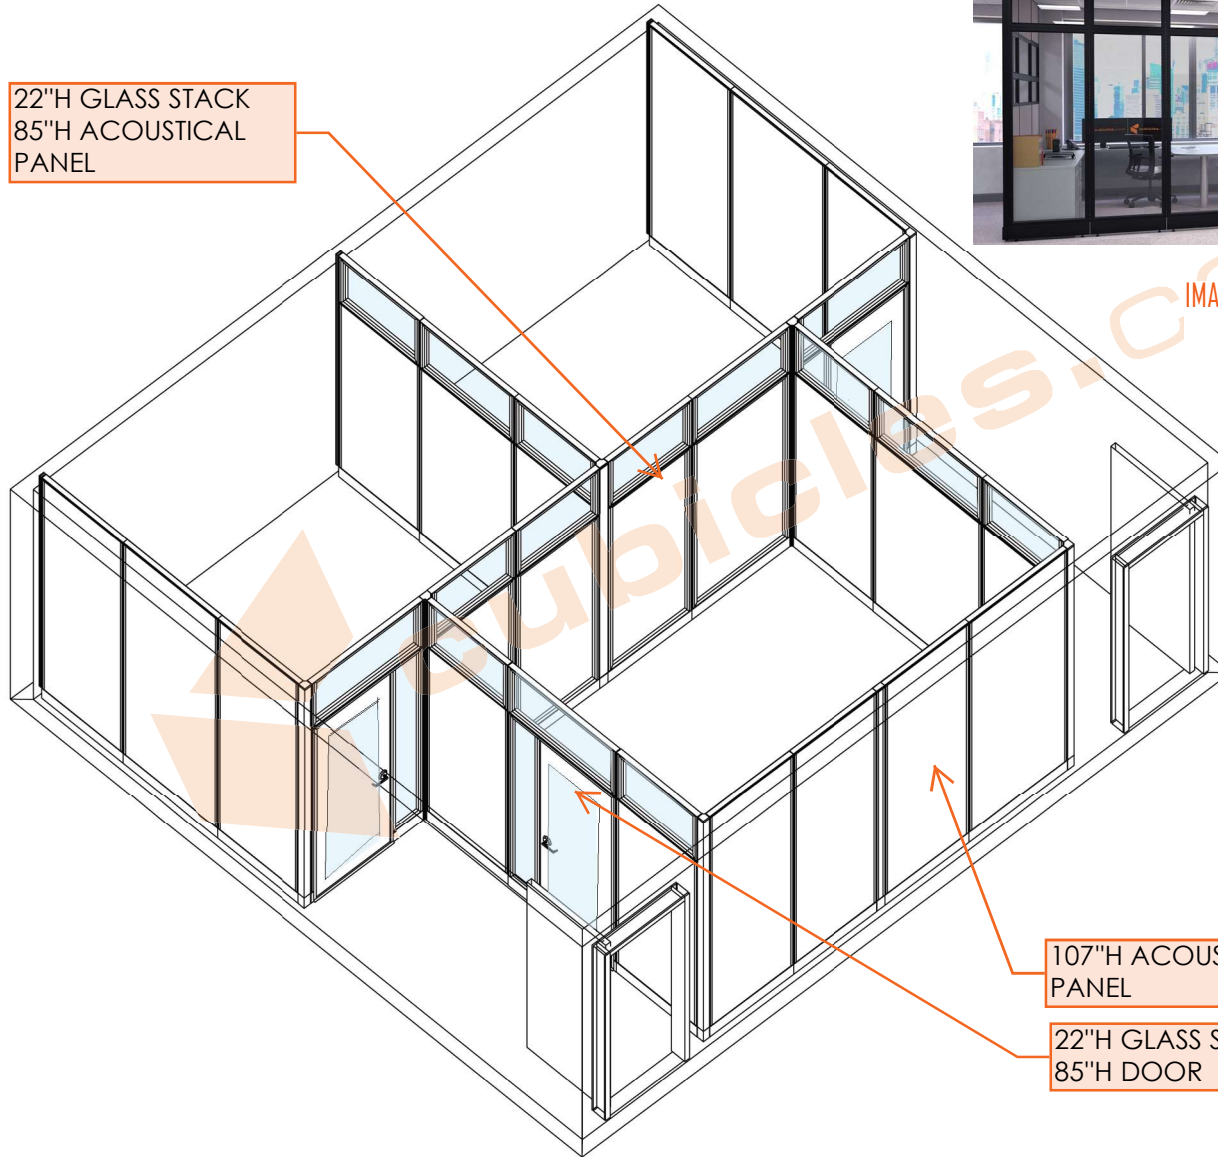

3D OVERALL - OPTION 2

22"H GLASS STACK
85"H ACOUSTICAL
PANEL

IMAGE FOR REFERENCE ONLY

PAINT FINISHES

Black

Metallic Silver

White Frost

PANEL FABRIC

Walk

107"H ACOUSTICAL
PANEL

22"H GLASS STACK
85"H DOOR

2D & 3D CONFERENCE ROOM

IMAGE FOR REFERENCE ONLY