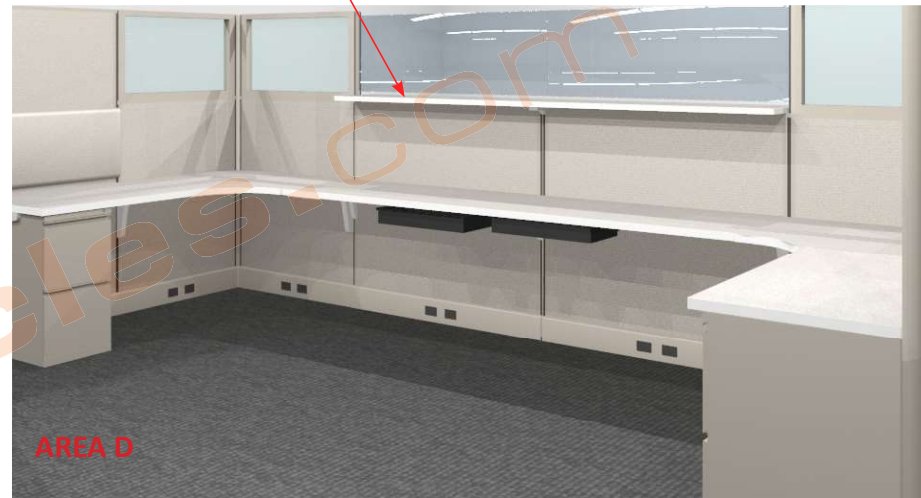

Fabric: Centry Dew
Trim: HF
Work Surface: White Nebula

Work Surface Edge: TBD