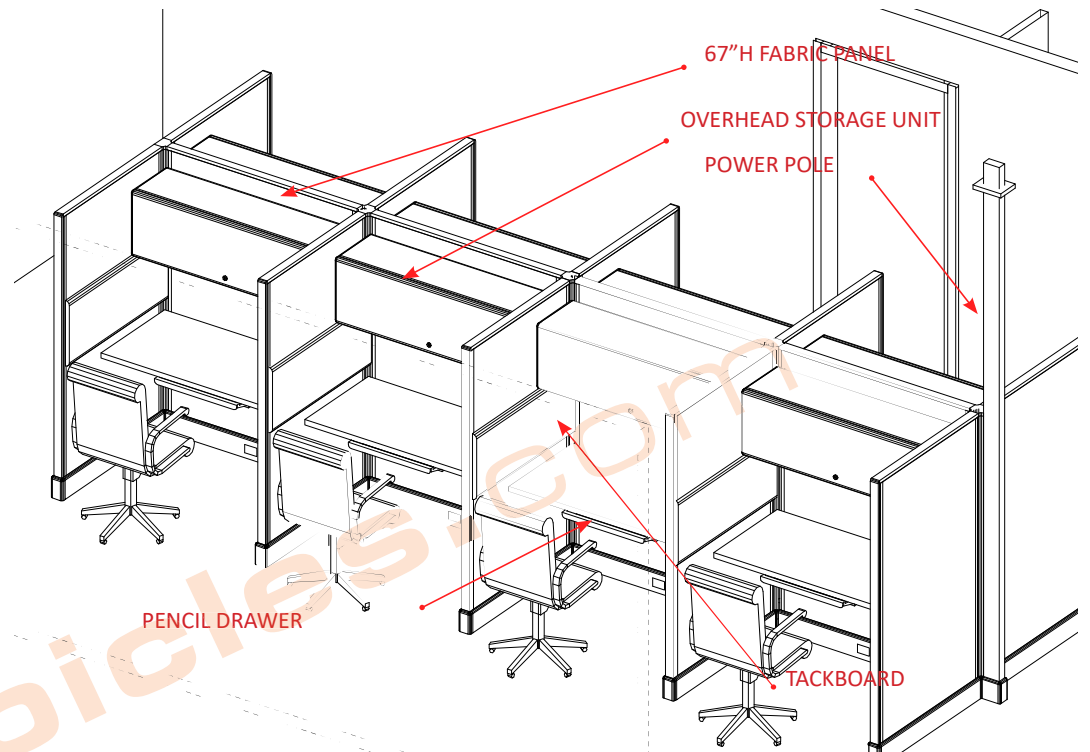

AREA E

Office Furniture - O2™ Series - Monolithic System | Grade 1

- [6] 4'x2'x67"H POWERED CUBICLES WITH
- [1] PENCIL DRAWER/EA
- [1] OVERHEAD STORAGE UNIT/EA
- [1] TACKBOARD/EA
- **Powered by Ceiling Feed

Fabric: Centry Dew
Trim: HF
Work Surface: White Nebula

Work Surface Edge: TBD