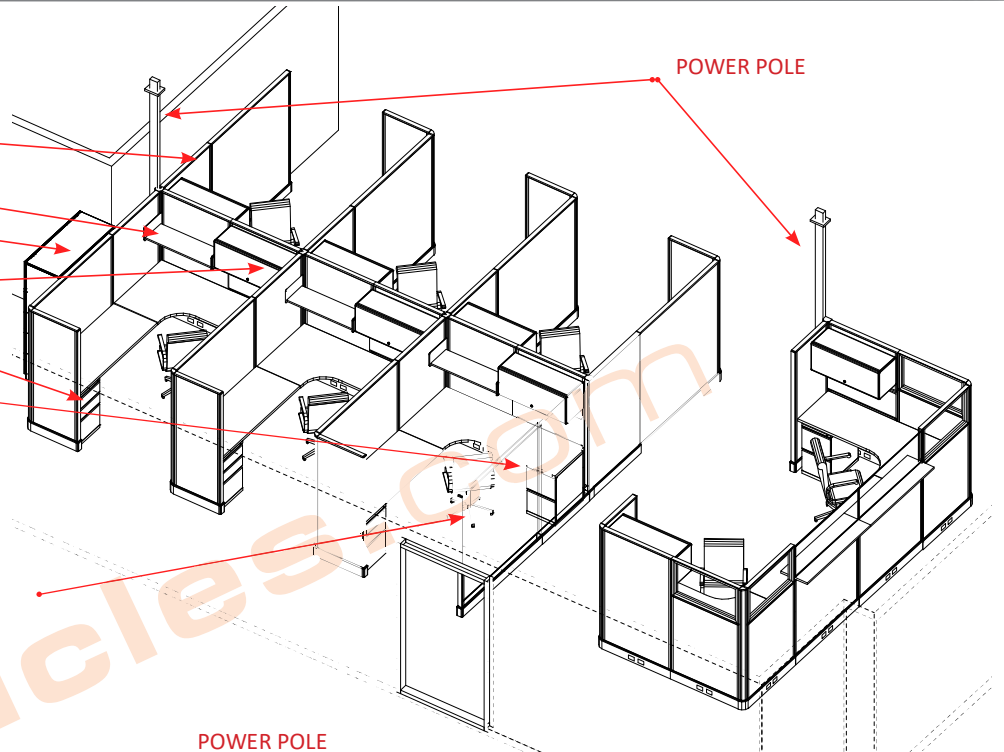

PANEL TOP CAP MOUNTED

COUNTER MOUNTED

AREA C & D

Office Furniture - O2™ Series - Monolithic System | Grade 1

Lateral Files - Trace - Great Openings

- [6] 6'x8'x67"H POWERED CUBICLES WITH
- [1] BOX/BOX/FILE PEDESTAL/EA
- [1] FILE/FILE PEDESTAL/EA
- [1] OVERHEAD STORAGE UNIT/EA
- [1] HALF-HEIGHT SHELF/EA
- [1] TACKBOARD/EA
- [2] 6'x7'x47'/67"H POWERED CUBICLES WITH
- [1] OVERHEAD STORAGE UNIT/EA
- [1] COUNTER TOP
- [1] 95"Wx19.5"H SCREENS WITH CUT OUT
- [1] TACKBOARD/EA
- [2] PENCIL DRAWERS
- [1] FILE FILE PEDESTAL/EA
- [1] 5. DRAWER, LATERAL UNIT

- 67"H FABRIC PANEL
- HALF-HEIGHT SHELF
- DRAWER, 42"W LATERAL FILE UNIT
- OVERHEAD STORAGE UNIT
- BOX/BOX/FILE PEDESTAL
- FILE/FILE PEDESTAL

TRANSPARENT FOR INTERIOR VIEW ONLY

POWER POLE

FILE FILE PEDESTAL