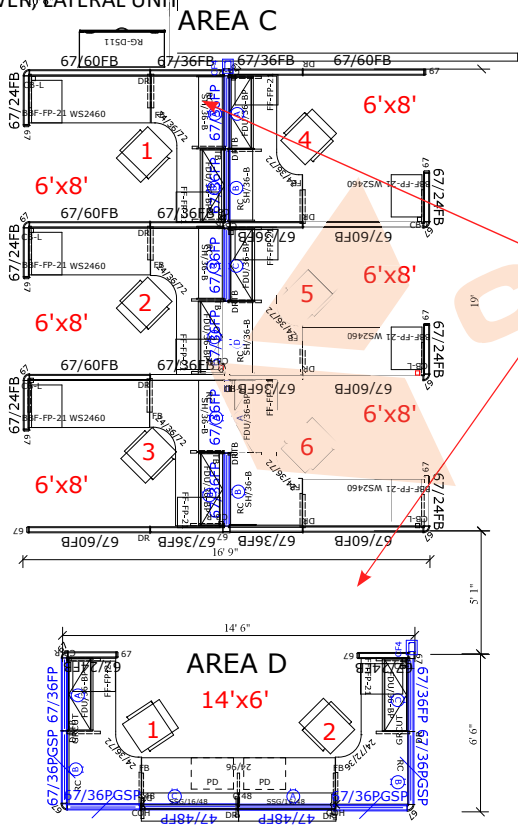

- 3] 6'x8'x67"H POWERED CUBICLES WITH
- 1] BOX/BOX/FILE PEDESTAL/EA
- 1] FILE/FILE PEDESTAL/EA
- 1] OVERHEAD STORAGE UNIT/EA
- 1] HALF-HEIGHT SHELF/EA
- 1] TACKBOARD/EA
- 1] 42"W, 5 DRAWER, LATERAL FILE UNIT

- 3] 9'x6'x47"/67"H POWERED CUBICLES
- 1] 5'6" x6'x47"/67"H POWERED CUBICLES WITH
- 1] BOX/BOX/FILE PEDESTAL/EA
- 1] FILE/FILE PEDESTAL/EA
- 1] OVERHEAD STORAGE UNIT/EA
- 1] HALF-HEIGHT SHELF/EA
- 2] COUNTER TOPS
- 2] 70"Wx19.5"H SCREENS
- 1] TACKBOARD/EA

PANEL TOP CAP MOUNTED

COUNTER MOUNTED

AREA C & D

Office Furniture - O2™ Series - Monolithic System | Grade 1

Lateral Files - Trace - Great Openings

- [6] 6'x8'x67"H POWERED CUBICLES WITH
- [1] BOX/BOX/FILE PEDESTAL/EA
- [1] FILE/FILE PEDESTAL/EA
- [1] OVERHEAD STORAGE UNIT/EA
- [1] HALF-HEIGHT SHELF/EA
- [1] TACKBOARD/EA
- [2] 6'x7'x47'/67"H POWERED CUBICLES WITH
- [1] OVERHEAD STORAGE UNIT/EA
- [1] COUNTER TOP
- [1] 95"Wx19.5"H SCREENS WITH CUT OUT
- [1] TACKBOARD/EA
- [2] PENCIL DRAWERS
- [1] FILE FILE PEDESTAL/EA
- [1] 5. DRAWER, LATERAL UNIT

- 67"H FABRIC PANEL
- HALF-HEIGHT SHELF
- DRAWER, 42"W LATERAL FILE UNIT
- OVERHEAD STORAGE UNIT
- BOX/BOX/FILE PEDESTAL
- FILE/FILE PEDESTAL

TRANSPARENT FOR INTERIOR VIEW ONLY

POWER POLE

FILE FILE PEDESTAL