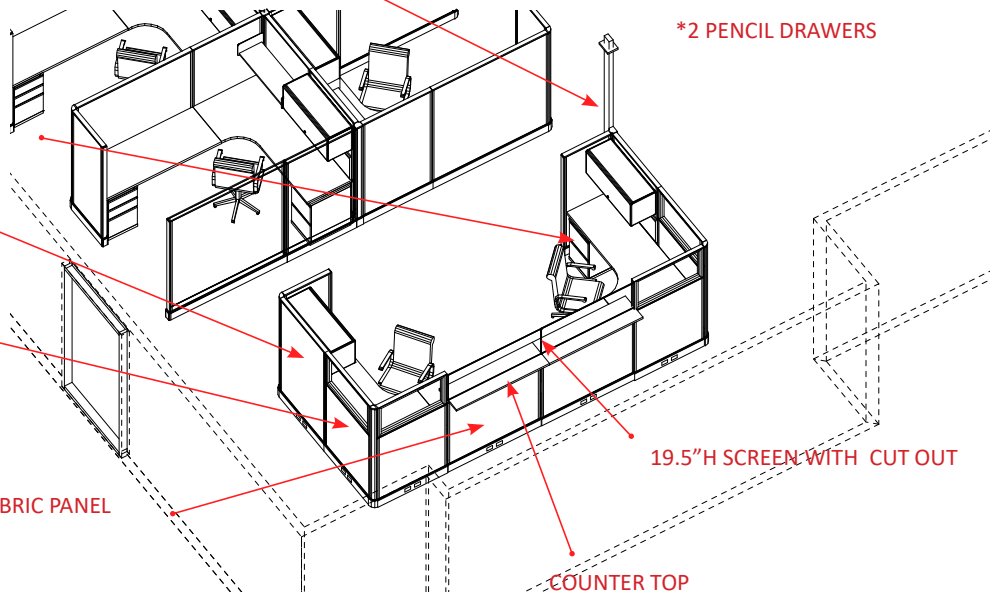

TRANSPARENT FOR INTERIOR VIEW ONLY

POWER POLE

FILE FILE PEDESTAL

67"H FABRIC PANEL

67"H PARTIAL GLASS PANEL
47"H FABRIC
20"H GLASS

47"H FABRIC PANEL