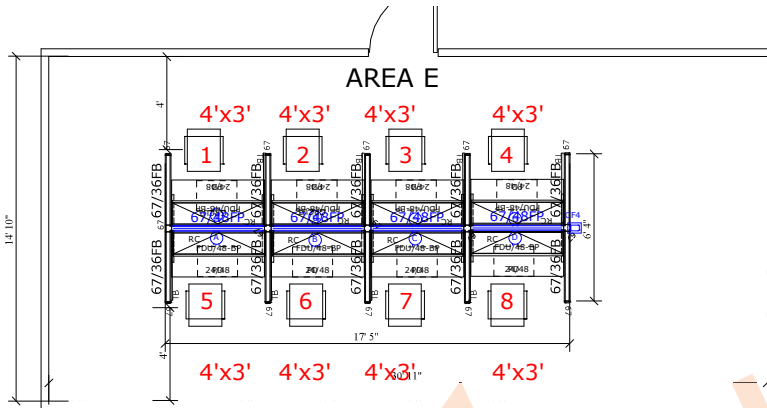

- 3] 9'x6'x47"/67"H POWERED CUBICLES
- 1] 5'6" x6'x47"/67"H POWERED CUBICLES WITH
- 1] BOX/BOX/FILE PEDESTAL/EA
- 1] FILE/FILE PEDESTAL/EA
- 1] OVERHEAD STORAGE UNIT/EA
- 1] HALF-HEIGHT SHELF/EA
- 2] COUNTER TOPS
- 2] 70"Wx19.5"H SCREENS
- 1] TACKBOARD/EA

- 67"H FABRIC PANEL
- HALF-HEIGHT SHELF
- DRAWER, 42"W LATERAL FILE UNIT
- OVERHEAD STORAGE UNIT
- BOX/BOX/FILE PEDESTAL
- FILE/FILE PEDESTAL

TRANSPARENT FOR INTERIOR VIEW ONLY

POWER POLE

FILE FILE PEDESTAL

67"H FABRIC PANEL

67"H PARTIAL GLASS PANEL
47"H FABRIC
20"H GLASS

47"H FABRIC PANEL

AREA C & D

Office Furniture - O2™ Series - Monolithic System | Grade 1

[1] 95.5"W X 19.5"H X 1/4" THICK PLEXIGLAS SCREENS - AREA D
SCREEN IN AREA D WITH CUTOUT: 16"W X 6"H

Fabric: Centry Dew
Trim: HF
Work Surface: White Nebula

Work Surface Edge: TBD

AREA E

Office Furniture - O2™ Series - Monolithic System | Grade 1

- [6] 4'x2'x67"H POWERED CUBICLES WITH
- [1] PENCIL DRAWER/EA
- [1] OVERHEAD STORAGE UNIT/EA
- [1] TACKBOARD/EA
- **Powered by Ceiling Feed