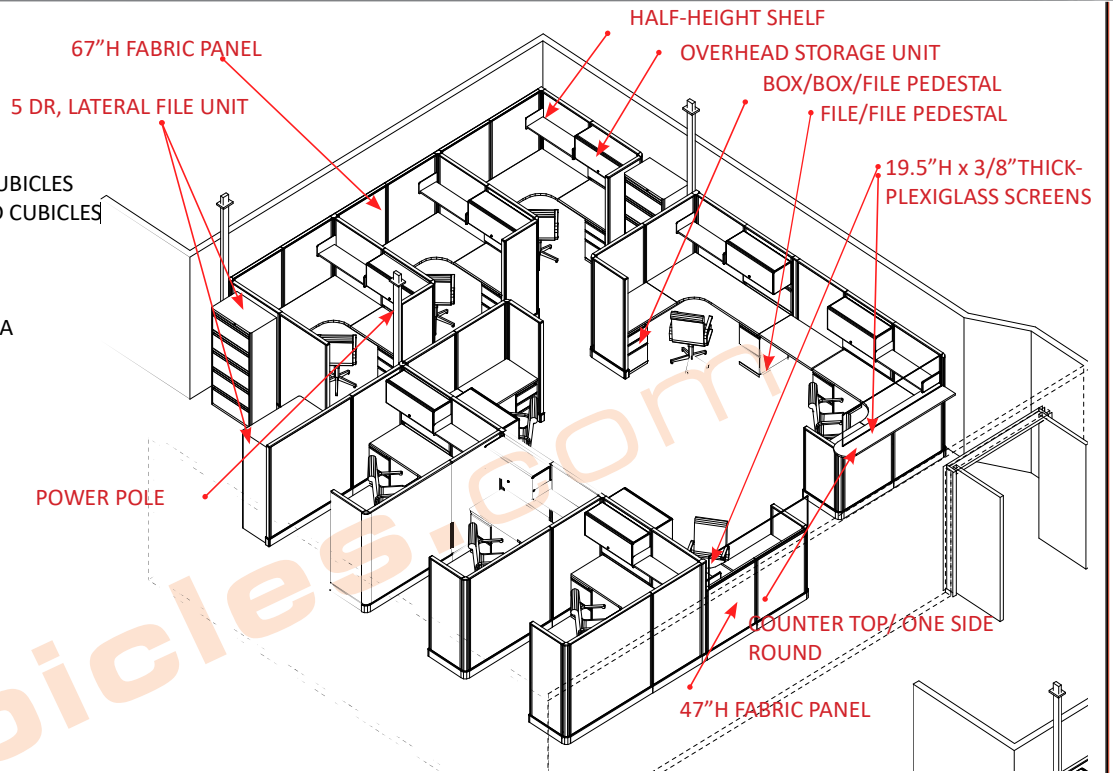

AREA A & B

Office Furniture - O2™ Series - Monolithic System | Grade 1
Lateral Files - Trace - Great Openings

- 3] 6'x6'x67" POWERED CUBICLES WITH
- 1] BOX/BOX/FILE PEDESTAL/EA
- 1] FILE/FILE PEDESTAL/EA
- 1] OVERHEAD STORAGE UNIT/EA
- 1] HALF-HEIGHT SHELF/EA
- 1] TACKBOARD/EA
- 2] 30"W, 5-DRAWER, LATERAL FILE UNIT

- 3] 6'x8'x67"H POWERED CUBICLES WITH
- 1] BOX/BOX/FILE PEDESTAL/EA
- 1] FILE/FILE PEDESTAL/EA
- 1] OVERHEAD STORAGE UNIT/EA
- 1] HALF-HEIGHT SHELF/EA
- 1] TACKBOARD/EA
- 1] 42"W, 5 DRAWER, LATERAL FILE UNIT

- 3] 9'x6'x47"/67"H POWERED CUBICLES
- 1] 5'6" x6'x47"/67"H POWERED CUBICLES WITH
- 1] BOX/BOX/FILE PEDESTAL/EA
- 1] FILE/FILE PEDESTAL/EA
- 1] OVERHEAD STORAGE UNIT/EA
- 1] HALF-HEIGHT SHELF/EA
- 2] COUNTER TOPS
- 2] 70"Wx19.5"H SCREENS
- 1] TACKBOARD/EA

- 67"H FABRIC PANEL
- HALF-HEIGHT SHELF
- DRAWER, 42"W LATERAL FILE UNIT
- OVERHEAD STORAGE UNIT
- BOX/BOX/FILE PEDESTAL
- FILE/FILE PEDESTAL

TRANSPARENT FOR INTERIOR VIEW ONLY

POWER POLE

FILE FILE PEDESTAL