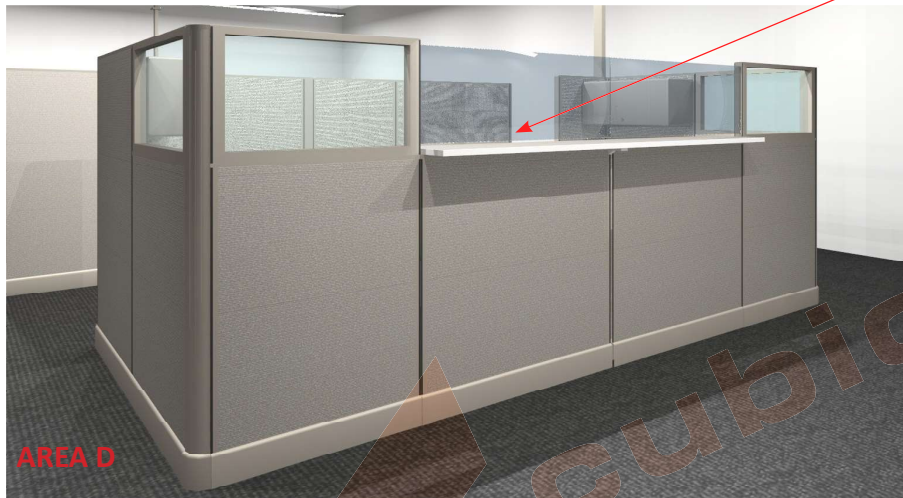

Fabric: Centry Dew
Trim: HF
Work Surface: White Nebula

Work Surface Edge: TBD