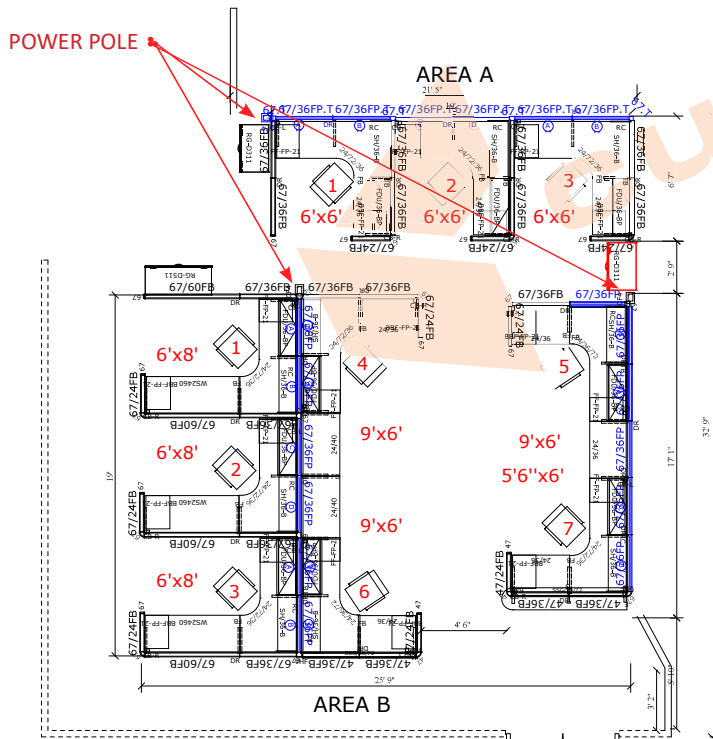

AREA A & B

Office Furniture - O2™ Series - Monolithic System | Grade 1
Lateral Files - Trace - Great Openings

- 3] 6'x6'x67" POWERED CUBICLES WITH
- 1] BOX/BOX/FILE PEDESTAL/EA
- 1] FILE/FILE PEDESTAL/EA
- 1] OVERHEAD STORAGE UNIT/EA
- 1] HALF-HEIGHT SHELF/EA
- 1] TACKBOARD/EA
- 2] 30"W, 5-DRAWER, LATERAL FILE UNIT

- 3] 6'x8'x67"H POWERED CUBICLES WITH
- 1] BOX/BOX/FILE PEDESTAL/EA
- 1] FILE/FILE PEDESTAL/EA
- 1] OVERHEAD STORAGE UNIT/EA
- 1] HALF-HEIGHT SHELF/EA
- 1] TACKBOARD/EA
- 1] 42"W, 5 DRAWER, LATERAL FILE UNIT

- 3] 9'x6'x47"/67"H POWERED CUBICLES
- 1] 5'6" x6'x47"/67"H POWERED CUBICLES WITH
- 1] BOX/BOX/FILE PEDESTAL/EA
- 1] FILE/FILE PEDESTAL/EA
- 1] OVERHEAD STORAGE UNIT/EA
- 1] HALF-HEIGHT SHELF/EA
- 2] COUNTER TOPS
- 2] 70"Wx19.5"H SCREENS
- 1] TACKBOARD/EA

- 67"H FABRIC PANEL
- HALF-HEIGHT SHELF
- DRAWER, 42"W LATERAL FILE UNIT
- OVERHEAD STORAGE UNIT
- BOX/BOX/FILE PEDESTAL
- FILE/FILE PEDESTAL

TRANSPARENT FOR INTERIOR VIEW ONLY

POWER POLE

FILE FILE PEDESTAL