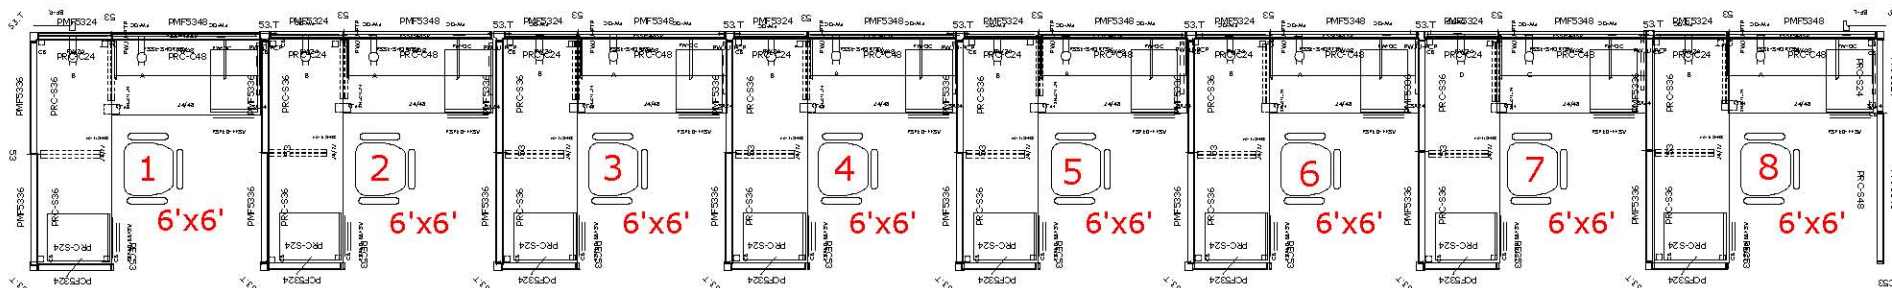

OFFICE STAR FURNITURE 'SISTEMS IN STOCK' (SIS) PANEL-BASED SYSTEM

[8] 6'X6'X 53"H POWERED WORKSTATIONS W/ GLASS STACKER WING PANELS

EACH CUBICLE INCLUDES:

1-FILE/FILE PEDESTAL

1-BOX/BOX/FILE PEDESTAL

1-48"W OVERHEAD SHELF

OVERALL 2D

[2] BASE IN-FEEDS INCLUDED FOR THE CLUSTER OF [8] WORKSTATIONS