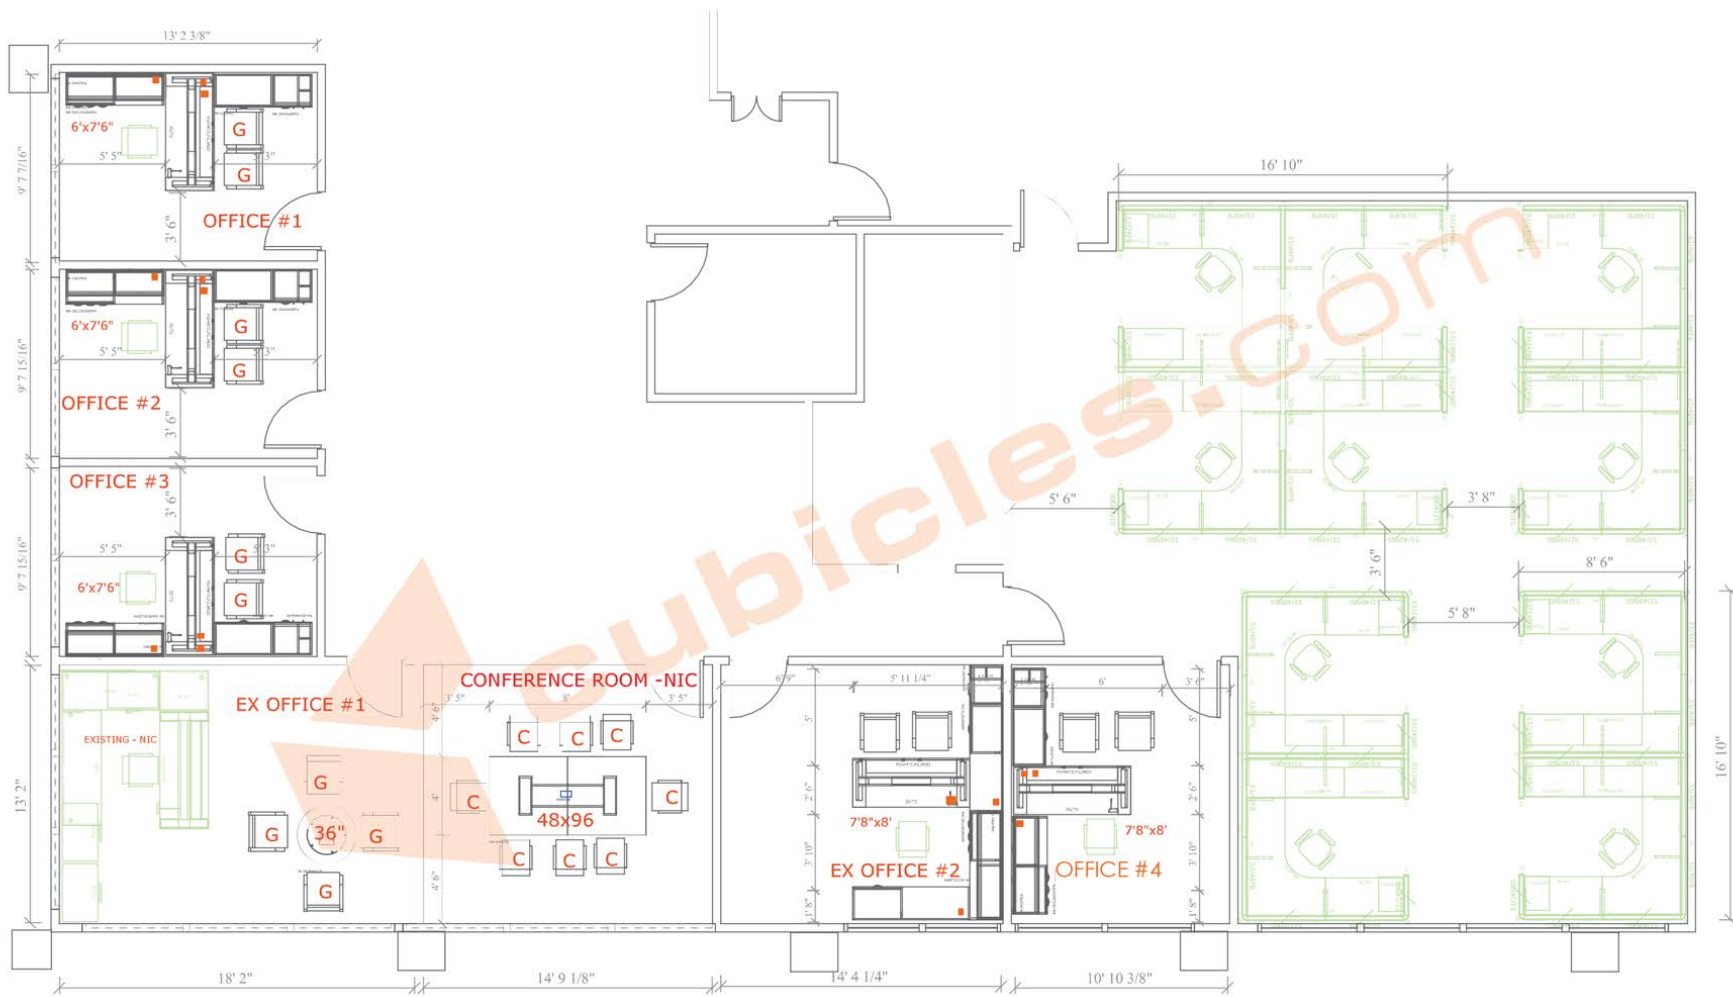

2D OVERALL

EXISTING - NIC
 NEW FURNITURE
 POWER

2D LAYOUT

OFFICES:
 [3] 6'x7'6" L-SHAPED
 HEIGHT ADJUSTABLE
 DESKS WITH WARDROBE,
 OVERHEAD STORAGE UNIT
 AND MIXED STORAGE

CONFERENCE:
 [1] 4'x10' CONFERENCE
 TABLE W/ 2 POWER BOXES

SEATING:
 [14] TASK CHAIRS
 [6] GUEST CHAIRS

2D LAYOUT

DPS CUBICLES:

[6] 6x7.5x53" h POWERED w/ BBF ped, Lateral file

[3] 8x6x53" h POWERED w/ BBF ped, Lateral file

SEATING:

[9] Task Chairs