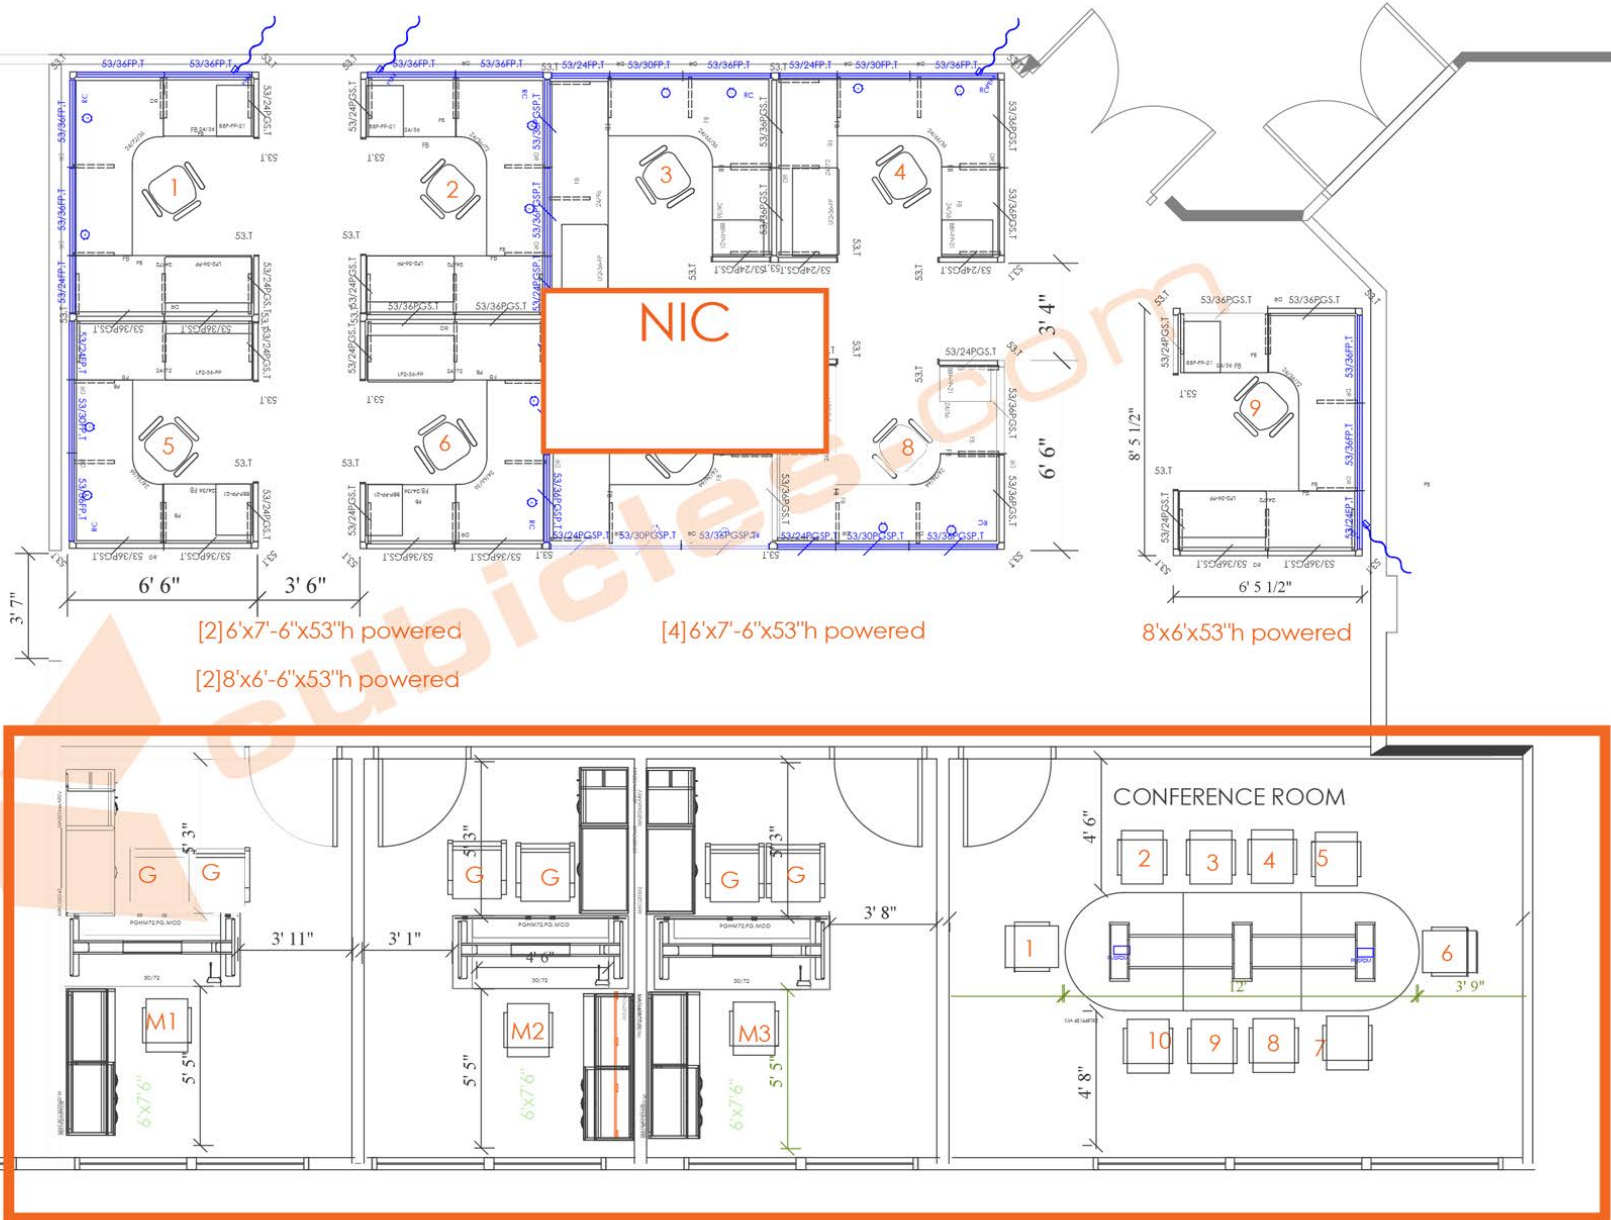

2D OVERALL

EXISTING - NIC
 NEW FURNITURE
 POWER

2D LAYOUT

OFFICES:
 [3] 6'x7'6" L-SHAPED
 HEIGHT ADJUSTABLE
 DESKS WITH WARDROBE,
 OVERHEAD STORAGE UNIT
 AND MIXED STORAGE

CONFERENCE:
 [1] 4'x10' CONFERENCE
 TABLE W/ 2 POWER BOXES

SEATING:
 [14] TASK CHAIRS
 [6] GUEST CHAIRS

2D LAYOUT

DPS CUBICLES:

[6] 6x7.5x53" h POWERED w/ BBF ped, Lateral file

[3] 8x6x53" h POWERED w/ BBF ped, Lateral file

SEATING:

[9] Task Chairs