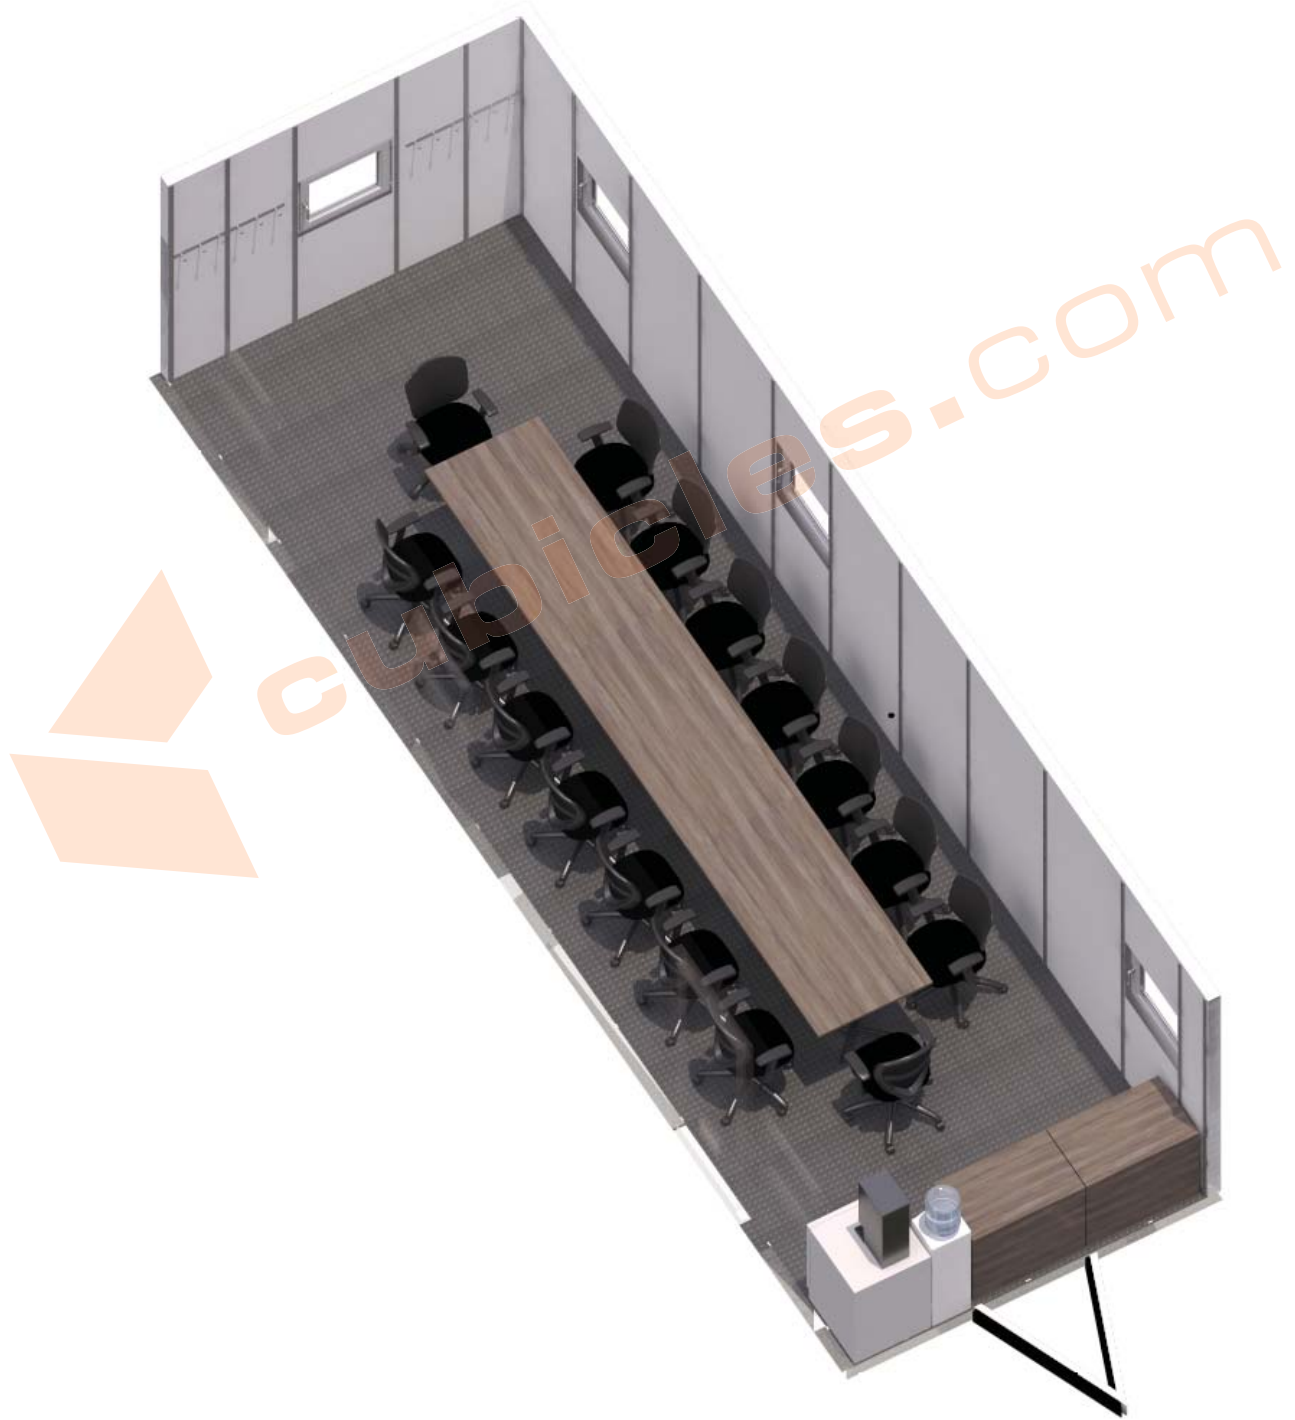

JOB SITE OFFICE TRAILER - MOBILE CONFERENCE ROOM

CONFERENCE:

- [3] 36"X72" LAMINATE CONFERENCE TABLES
- [2] 36" WIDE TWO DOOR LAMINATE CABINETS
- [2] NAIL HEAD COAT HOOKS (SET OF 6)

SEATING:

- [16] CONFERENCE CHAIRS

IMAGES FOR REFERENCE ONLY