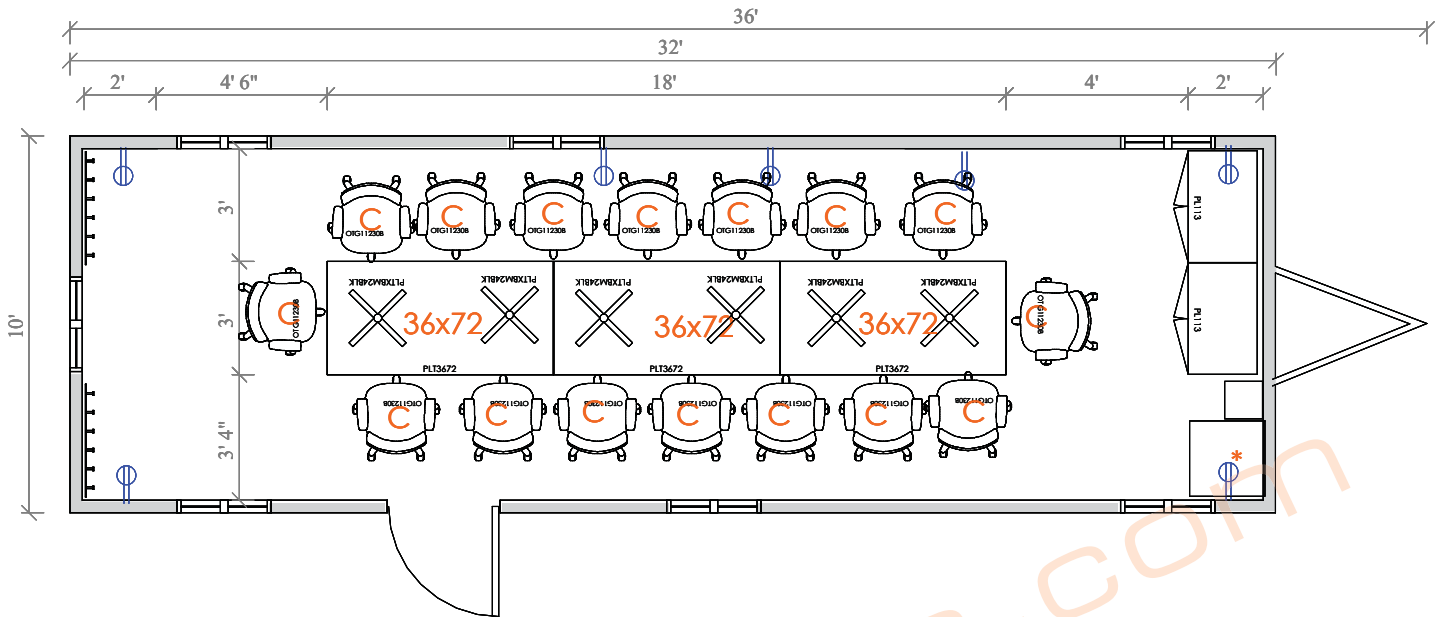

### SEATING:

- [16] CONFERENCE CHAIRS

IMAGES FOR REFERENCE ONLY

## 2D LAYOUT

## 3D LAYOUT

IMAGES FOR REFERENCE ONLY

Overall Dimensions: 23W x 24D x 39.5H  
Seat Height: 18" - 22"  
Seat Width: 20"  
Seat Depth: 17.5"  
Back Height: 18.5"  
Back Width: 18.5"  
Arm Height: 8" -10.5"