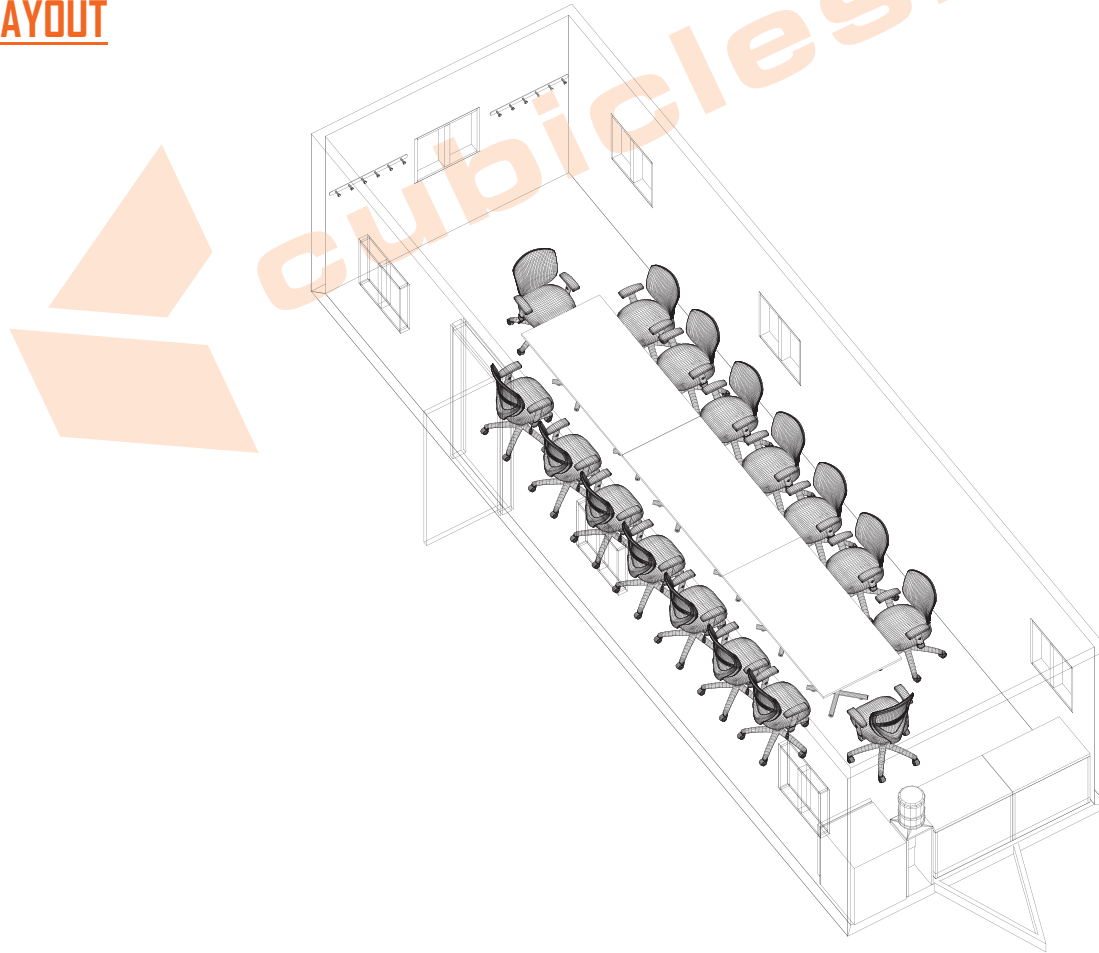

### SEATING:

- [16] CONFERENCE CHAIRS

IMAGES FOR REFERENCE ONLY

## 2D LAYOUT

## 3D LAYOUT

IMAGES FOR REFERENCE ONLY

Overall Dimensions: 23W x 24D x 39.5H  
Seat Height: 18" - 22"  
Seat Width: 20"  
Seat Depth: 17.5"  
Back Height: 18.5"  
Back Width: 18.5"  
Arm Height: 8" -10.5"