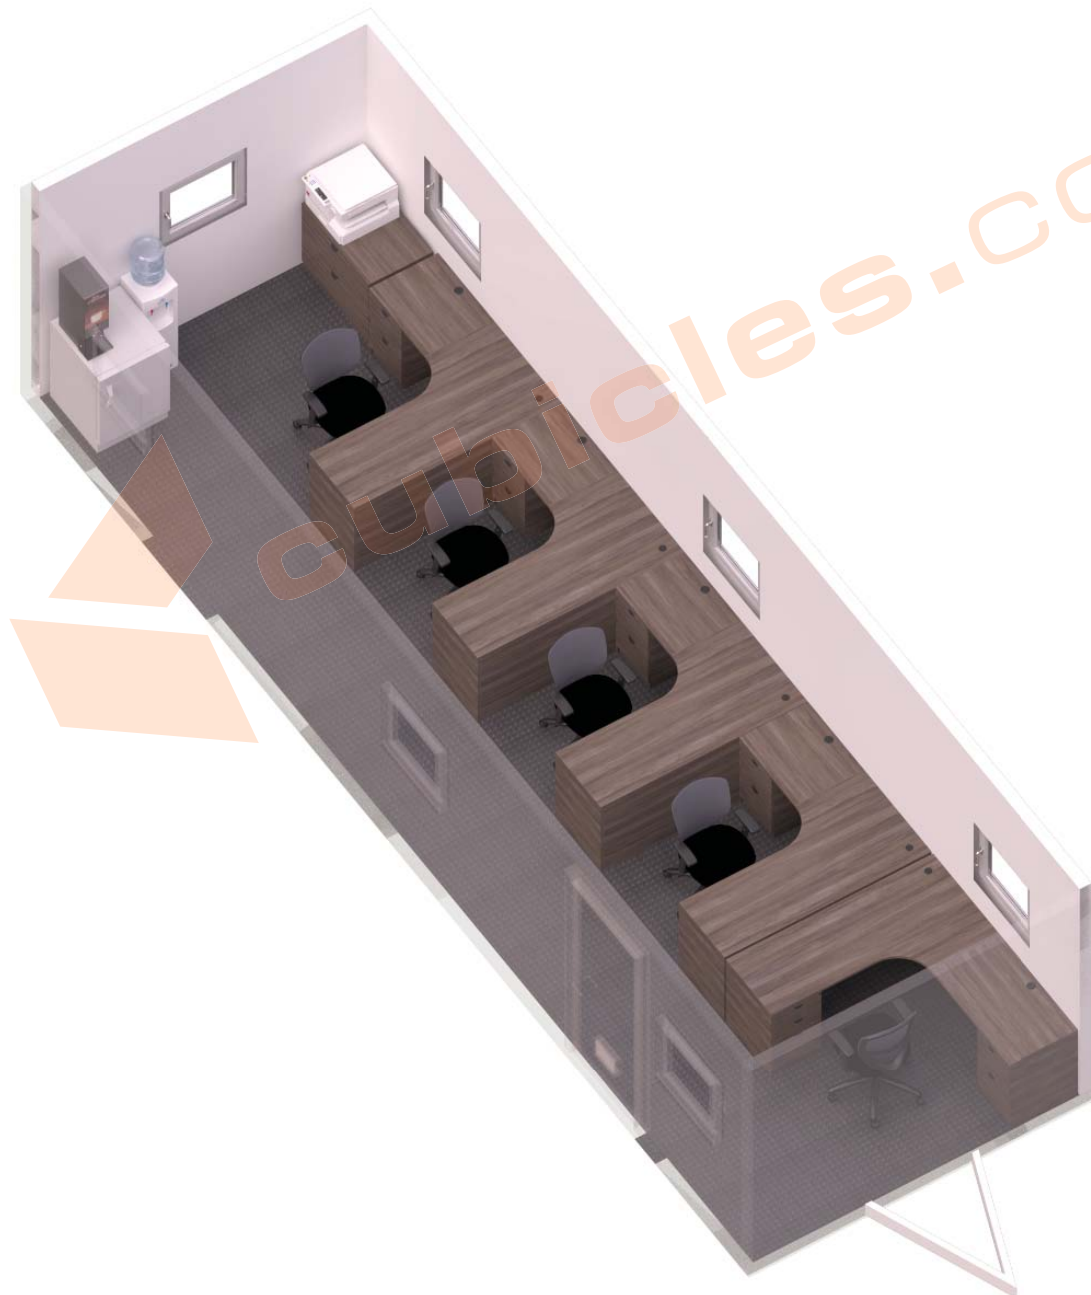

JOB SITE OFFICE TRAILER - BUSINESS TRAILER

OFFICE:

[4] 72X66 OFFICE L-DESKS WITH BBF & FF PED EACH

[1] 72X78 OFFICE L-DESKS WITH BBF & FF PED EACH

PRINT AREA:

[1] 36"W LATERAL FILE CABINET

SEATING:

[5] TASK CHAIRS

3D LAYOUT

IMAGES FOR REFERENCE ONLY

LAMINATE L-DESKS

LATERAL FILE CABINETS

Five contemporary finishes include Autumn Walnut, American Mahogany, American Dark Cherry, American Espresso, and Artisan Grey all accented with 3mm matching impact-resistant edges. Pedestals and lateral files are designed to connect to the appropriate desk, credenza + return shells. All locking storage components are keyed random. Keyed alike available with an upcharge. File drawer construction is for accommodating hanging files NOT for stacking materials on the drawer bottom. Dimensions are nominal. Lateral files and file/file pedestals come equipped with a mechanical safety interlock. Box and file drawers feature full extension ball bearing drawer slides. Metal pins + cam fasteners are designed for easy assembly. Metal brackets are also included for additional strength and rigidity. Black grommets are standard on desks, returns, bridges, credenzas, extended corners, and hutches. Silver grommets optional with an upcharge.

SEATING

Black mesh back with breathable Black mesh fabric seat • Pneumatic seat height adjustment • Height adjustable arms • Single position tilt lock with tilt tension adjustment • Scuff resistant arched molded base with twin wheel carpet casters • Soft casters are available • Greenguard certified • UPSable

Overall Dimensions: 23W x 24D x 39.5H
Seat Height: 18" - 22"
Seat Width: 20"
Seat Depth: 17.5"
Back Height: 18.5"
Back Width: 18.5"
Arm Height: 8" - 10.5"

Features:

IMAGES FOR REFERENCE ONLY