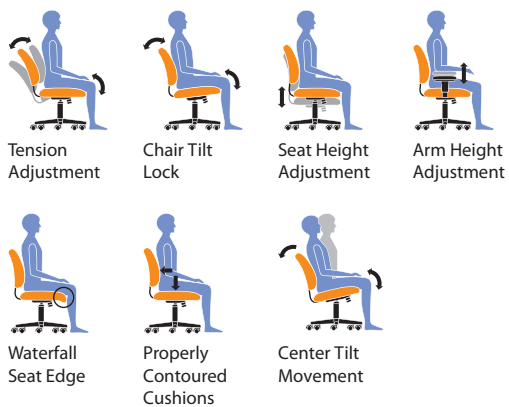

3D LAYOUT

IMAGES FOR REFERENCE ONLY

LAMINATE L-DESKS

LATERAL FILE CABINETS

Five contemporary finishes include Autumn Walnut, American Mahogany, American Dark Cherry, American Espresso, and Artisan Grey all accented with 3mm matching impact-resistant edges. Pedestals and lateral files are designed to connect to the appropriate desk, credenza + return shells. All locking storage components are keyed random. Keyed alike available with an upcharge. File drawer construction is for accommodating hanging files NOT for stacking materials on the drawer bottom. Dimensions are nominal. Lateral files and file/file pedestals come equipped with a mechanical safety interlock. Box and file drawers feature full extension ball bearing drawer slides. Metal pins + cam fasteners are designed for easy assembly. Metal brackets are also included for additional strength and rigidity. Black grommets are standard on desks, returns, bridges, credenzas, extended corners, and hutches. Silver grommets optional with an upcharge.

SEATING

Black mesh back with breathable Black mesh fabric seat • Pneumatic seat height adjustment • Height adjustable arms • Single position tilt lock with tilt tension adjustment • Scuff resistant arched molded base with twin wheel carpet casters • Soft casters are available • Greenguard certified • UPSable

Overall Dimensions: 23W x 24D x 39.5H
Seat Height: 18" - 22"
Seat Width: 20"
Seat Depth: 17.5"
Back Height: 18.5"
Back Width: 18.5"
Arm Height: 8" - 10.5"

Features:

IMAGES FOR REFERENCE ONLY