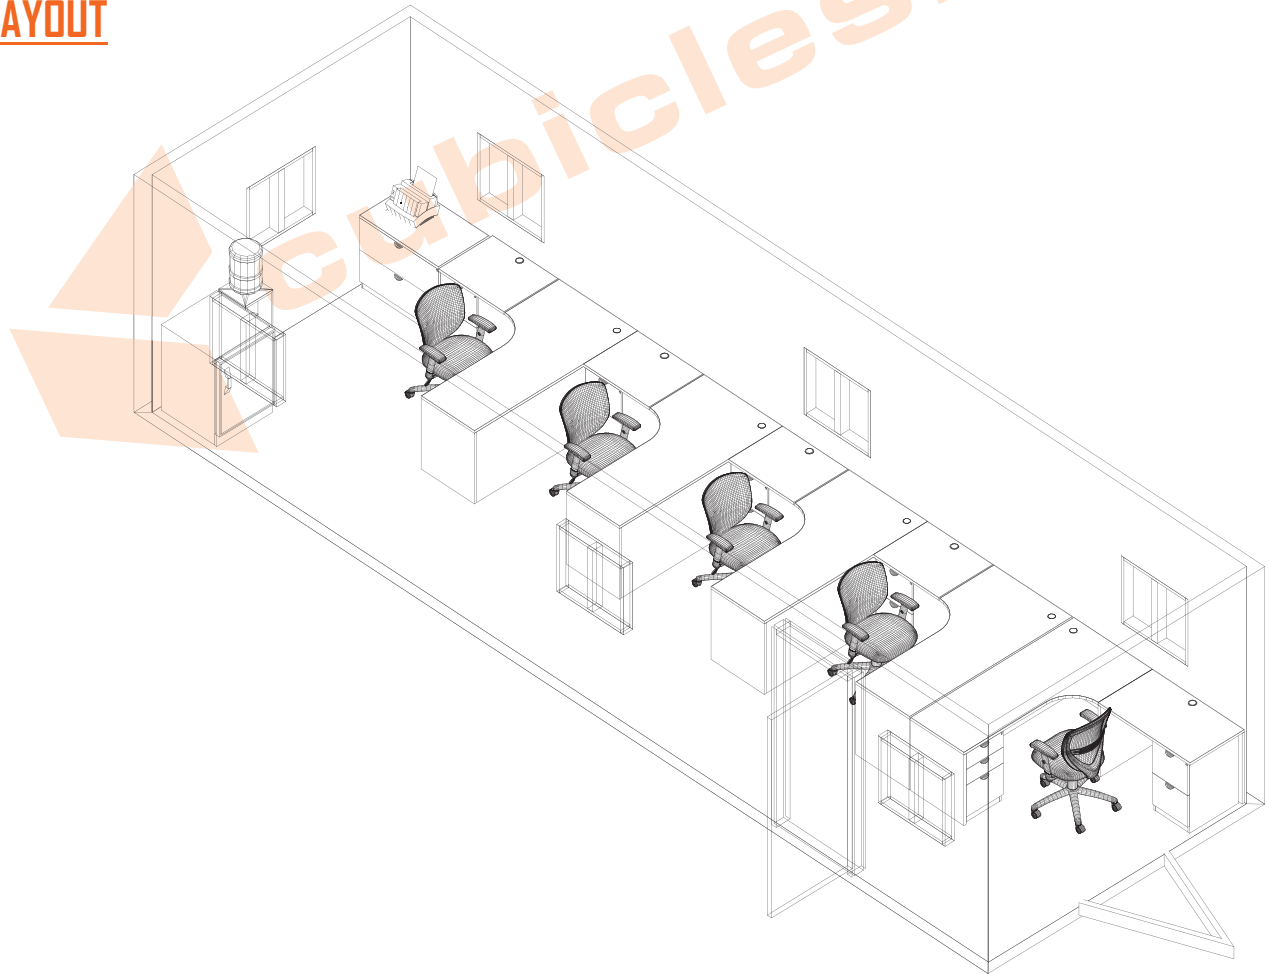

JOB SITE OFFICE TRAILER - BUSINESS TRAILER

OFFICE:

[4] 72X66 OFFICE L-DESKS WITH BBF & FF PED EACH

[1] 72X78 OFFICE L-DESKS WITH BBF & FF PED EACH

PRINT AREA:

[1] 36"W LATERAL FILE CABINET

SEATING:

[5] TASK CHAIRS

3D LAYOUT

IMAGES FOR REFERENCE ONLY

LAMINATE L-DESKS

LATERAL FILE CABINETS

Five contemporary finishes include Autumn Walnut, American Mahogany, American Dark Cherry, American Espresso, and Artisan Grey all accented with 3mm matching impact-resistant edges. Pedestals and lateral files are designed to connect to the appropriate desk, credenza + return shells. All locking storage components are keyed random. Keyed alike available with an upcharge. File drawer construction is for accommodating hanging files NOT for stacking materials on the drawer bottom. Dimensions are nominal. Lateral files and file/file pedestals come equipped with a mechanical safety interlock. Box and file drawers feature full extension ball bearing drawer slides. Metal pins + cam fasteners are designed for easy assembly. Metal brackets are also included for additional strength and rigidity. Black grommets are standard on desks, returns, bridges, credenzas, extended corners, and hutches. Silver grommets optional with an upcharge.

Overall Dimensions: 23W x 24D x 39.5H
Seat Height: 18" - 22"
Seat Width: 20"
Seat Depth: 17.5"
Back Height: 18.5"
Back Width: 18.5"
Arm Height: 8" - 10.5"

Features:

IMAGES FOR REFERENCE ONLY