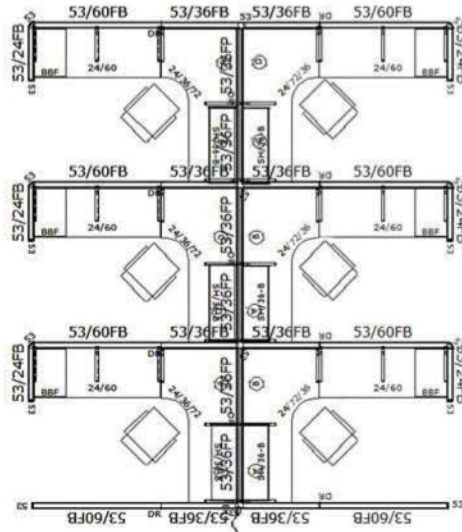

# O<sub>2</sub><sup>TM</sup> Series Corporate Office Furniture

Available in Newly Remanufactured, Pre-Owned or Brand New!

3 In-Line

6 Pack

Size: 6' x 8' x 53"

1-888-442-8242

cubicles.com