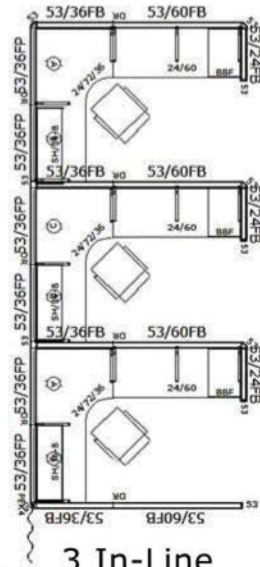

# O<sub>2</sub><sup>TM</sup> Series Corporate Office Furniture

Available in Newly Remanufactured, Pre-Owned or Brand New!

3 In-Line

6 Pack

Size: 6' x 8' x 53"

1-888-442-8242

cubicles.com