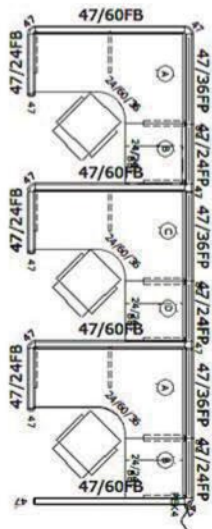

O₂TM Series Corporate Office Furniture

Available in Newly Remanufactured, Pre-Owned or Brand New!

3 In-Line

6 Pack

Size: 5' x 5' x 47"

1-888-442-8242

cubicles.com