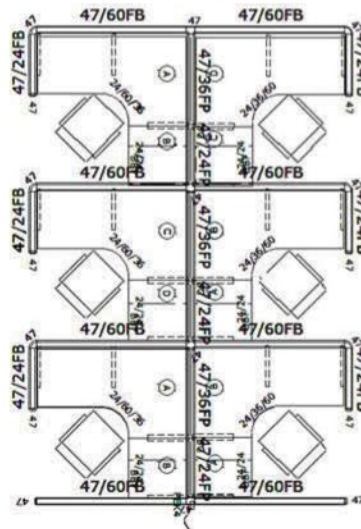

O₂TM Series Corporate Office Furniture

Available in Newly Remanufactured, Pre-Owned or Brand New!

3 In-Line

6 Pack

Size: 5' x 5' x 47"

1-888-442-8242

cubicles.com