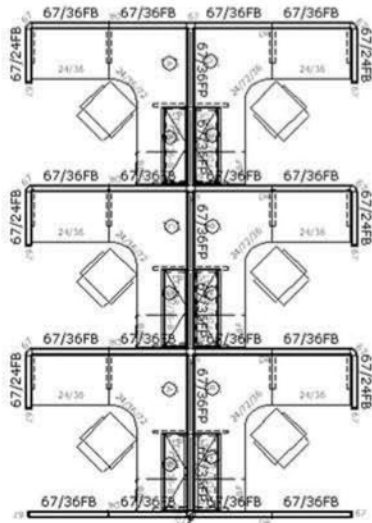

O₂TM Series Corporate Office Furniture

Available in Newly Remanufactured, Pre-Owned or Brand New!

3 In-Line

6 Pack

Size: 6' x 6' x 67"

1-888-442-8242

 cubicles.com