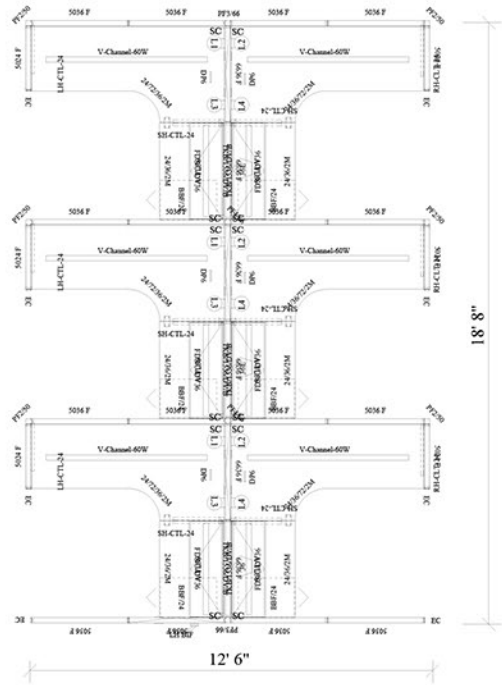

# Divi Modular Workstations

by AIS Furniture

1-888-442-8242

3 In-Line

6 Pack

Size: 6' x 6' x 50/66"

cubicles.com